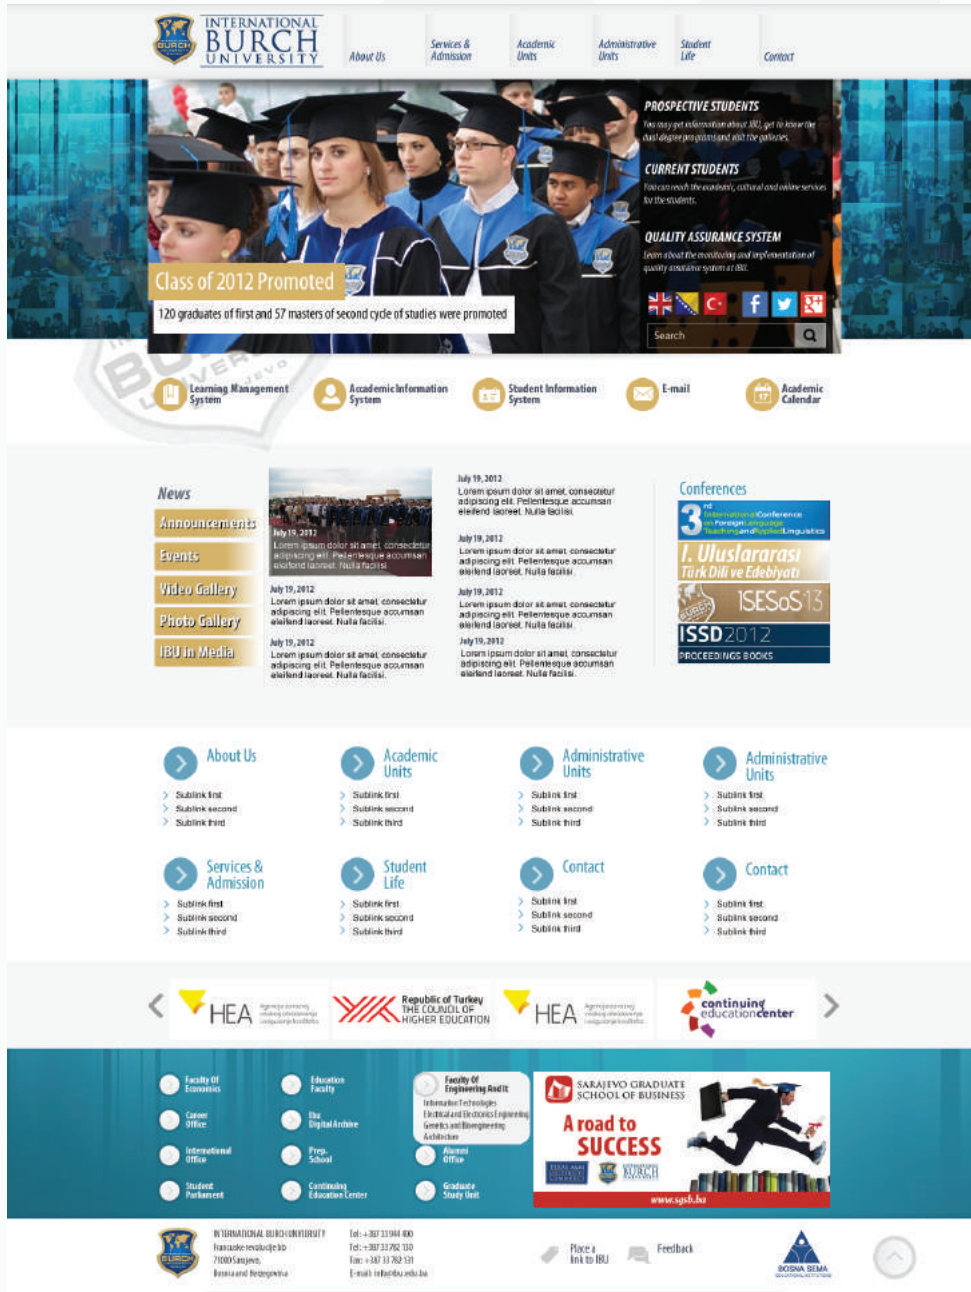

International Burch University

www.ibu.edu.ba

2012

UX/UI, Front-end web development, MODx integration, SEO, Language localisation, User Management, Social Media integration.