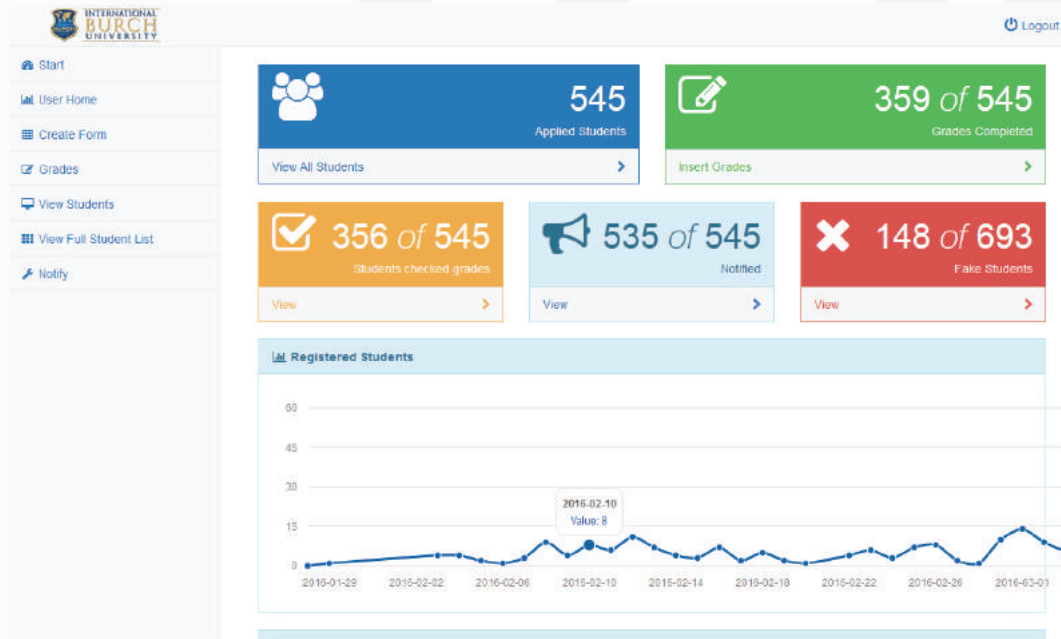

Burch Scholarship System

2014

Front-end web development. Scholarship Application System - allow advanced communication with prospective student who applied for scholarship exam, and place where they can check their results.