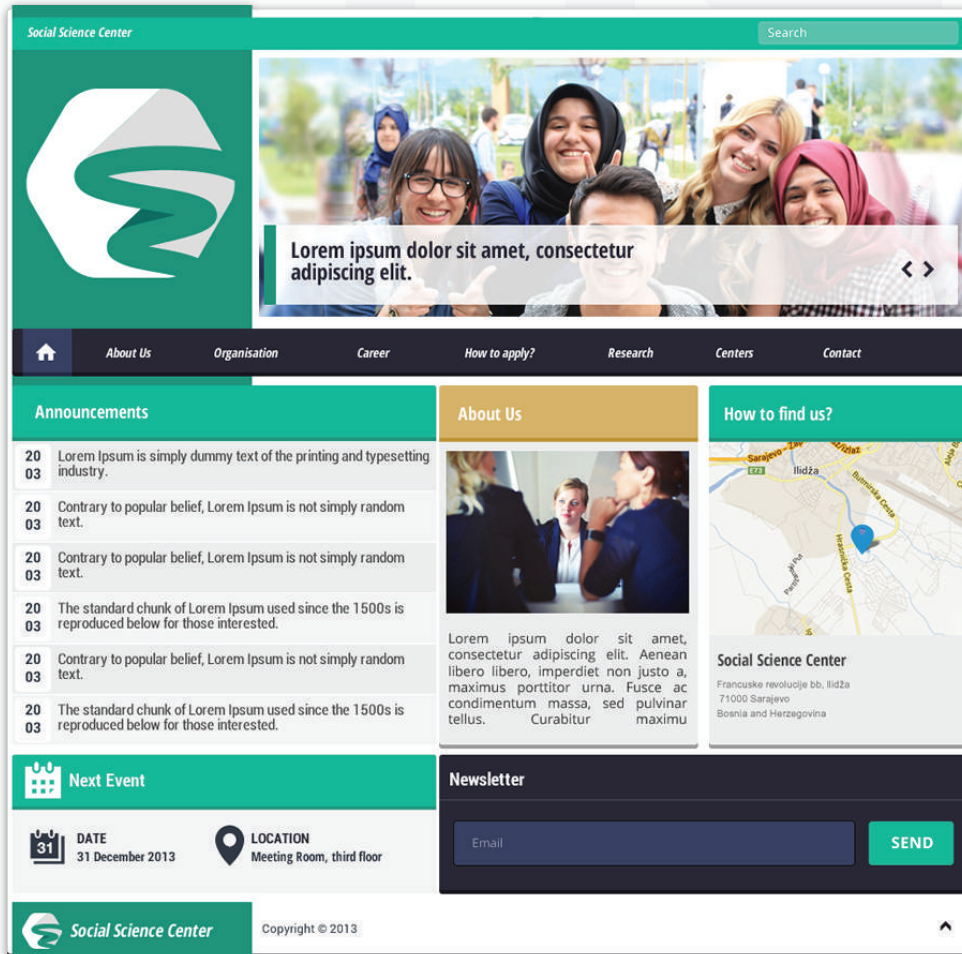

Social Science Research Center International Burch University

ssrc.ibu.edu.ba

2013

UX/UI, Front-end web development, MODx integration, SEO, Language localisation, User Management, Social Media integration.

Small template created with HTML5, CSS3 and JQuery. Inspired with flat style colors. Intended for Social Sciences Research Center of International Burch University.

Content Management System based on MODx CMF/S.

<https://www.behance.net/gallery/41171389/Socio-Web-Theme>