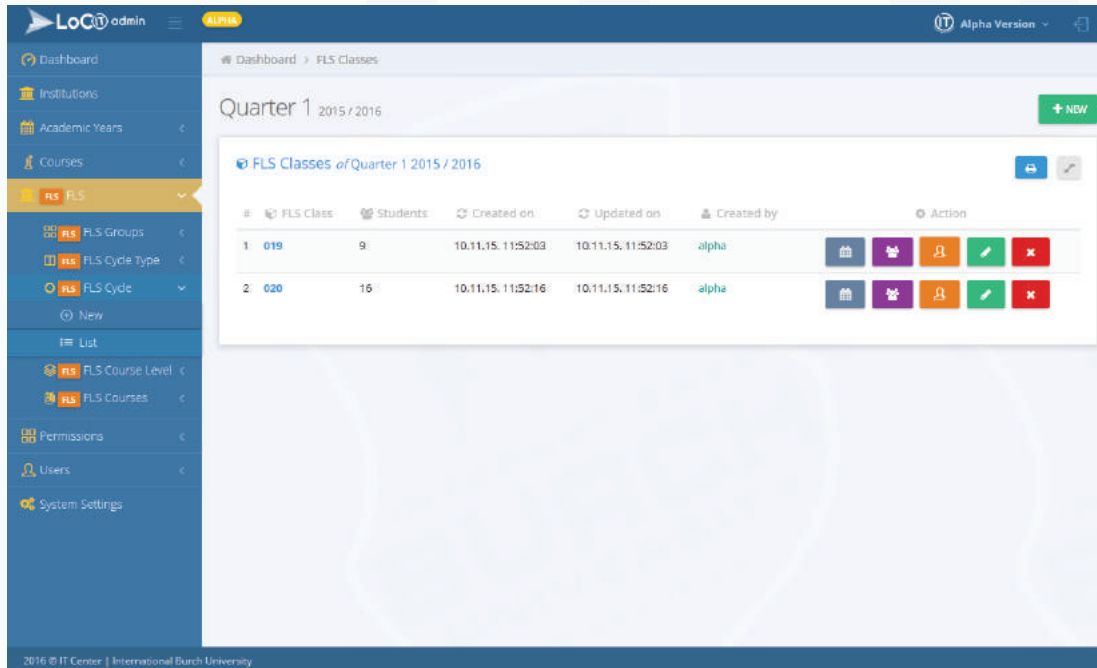

Foreign Language School Information System Locomotive Project

2015/2016

UX/UI, Front-end web development, based on AngularJS, JAVA, Material Design.

Complete Student Information System created for Language School of Burch University with different modules (student, teachers, accounting, courses, enrollment).